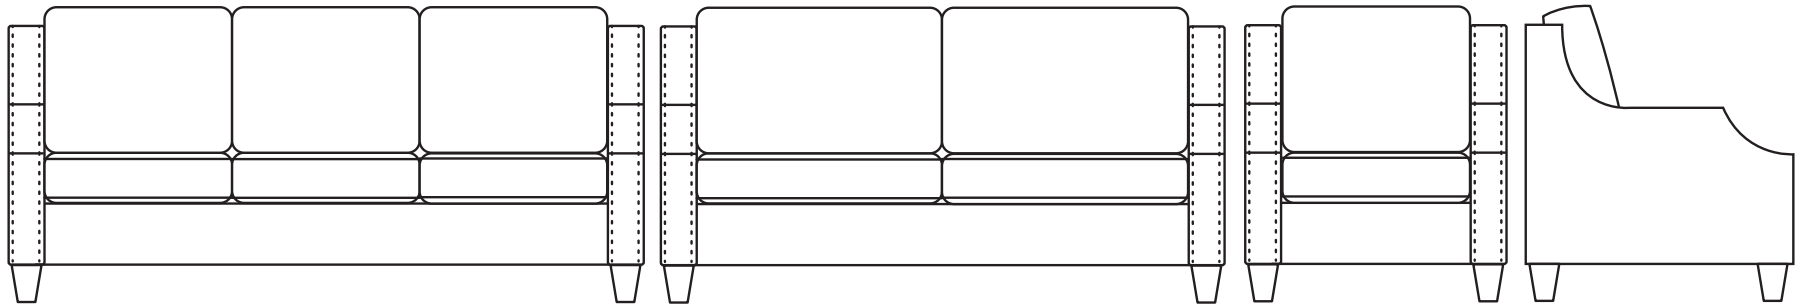

Stratford Common Area Collection

Stratford Dimensions	Overall Height	Overall Depth	Overall Width	Seat Height	Seat Depth	Seat Width	Arm Height	Unit Weight	COM Details*	Weight Capacity
Stratford Sofa	36"	40"	83"	21"	23"	72"	24"	156 lbs.	15 yds.	700 lbs.
Stratford Loveseat	36"	40"	77"	21"	23"	66"	24"	141 lbs.	7½ yds.	600 lbs.
Stratford Lounge Chair	36"	40"	32"	21"	23"	22"	24"	75 lbs.	7½ yds.	350 lbs.

Frames:

Plywood from managed sources. All joints are interlocking and/or glued, screwed and stapled for added strength and rigidity.

Seat Suspension:

High-tensile-strength steel zig-zag sprung seat platform covered in moisture-proof fabric.

Back & Seat Cushion Fillings:

24 ILD/2.5 density high-resiliency foam wrapped in foam batting.

Back Suspension:

Fully upholstered with a foam covering over a high-tensile-strength zig-zag sprung platform.

Pillows:

Two coordinating pillows are included with sofa and loveseat. Pillows measure 21" x 21".

Floor Glides:

Nail-in nylon floor glides.

Certifications:

CA117-2013 certified. CA133 is not available. Passes BIFMA 5.5X Seating Standards.