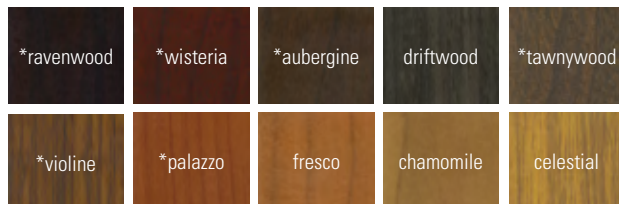

Stacking:

The Gainesville Barstool is nonstacking.

Cushion Details:

Seat: 2¾" thick, 2.8 density/55 ILD Foam

Back: 1½" thick and ½" thick, 2.8 density/55 ILD Foam

Construction:

Rectangular aluminum tubing is formed and welded to create a lightweight and high-strength chair. Welded joints are ground down and blended for a seamless transition.

Finish Details:

A durable vinyl covering is applied to the aluminum frame to hold up to commercial settings. A wide range of standard finishes is available, and custom finishes are available upon request for an upcharge.