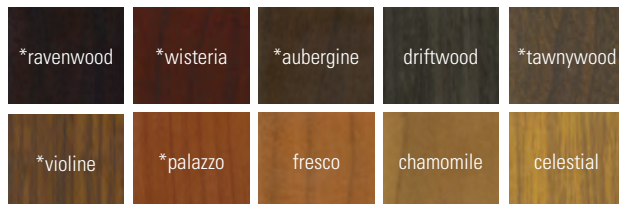

### Stacking:

The Gainesville Accent Chair is nonstacking.

### Finish Details:

A durable vinyl covering is applied to the aluminum frame to hold up to commercial settings. A wide range of standard finishes is available, and custom finishes are available upon request for an upcharge.