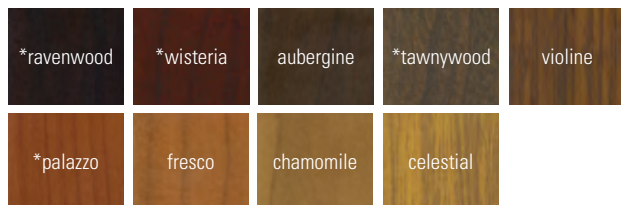

Stacking:

The Macon Barstool is nonstacking.

Cushion Details:

Seat: 2¾" thick, 2.8 density/55 ILD Foam

Back: 1½" thick and ½" thick, 2.8 density/55 ILD Foam

Construction:

Rectangular aluminum tubing is formed and welded to create a lightweight and high-strength chair.

Welded joints are ground down and blended for a seamless transition.

Finish Details:

A durable vinyl covering is applied to the aluminum frame to hold up to commercial settings. A wide range of standard finishes is available, and custom finishes are available upon request for an upcharge.