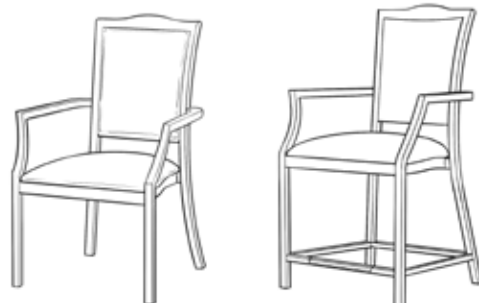

Macon Barstool

Macon Barstool Dimensions:

Overall Height:	48½"	(123 cm)
Overall Depth:	24"	(61 cm)
Overall Width:	24"	(61 cm)
Seat Height:	30"	(76 cm)
Seat Depth:	18½"	(47 cm)
Seat Width:	21½"	(55 cm)
Arm Height:	37"	(94 cm)
Chair Weight	23 lbs.	(11 kg)
Weight Capacity:	350 lbs.	(159 kg)
COM Details*:	1 yd.	

Floor Glides:

All chairs ship standard with metal floor glides with an option of nylon glides.

Regulations:

All chairs are CA117-2013 and CARB II certified. Chairs pass BIFMA X5.5 2014 Seating Standards. CA133 is not available.

Accessories:

Chair Dolly

Also Available in Macon:

Macon Dining Chair

Macon Counter-Height Stool

* Fabric requirement for one chair includes the seat and backrest
 * The estimated fabric requirement is based on 54"W (137 cm) material. The actual amount required may vary depending on pattern, pattern matching, material width or use of multiple fabrics
 * The fabric on the backrest is visible from the rear view of the chair
 * Different fabrics on seat and backrest is possible