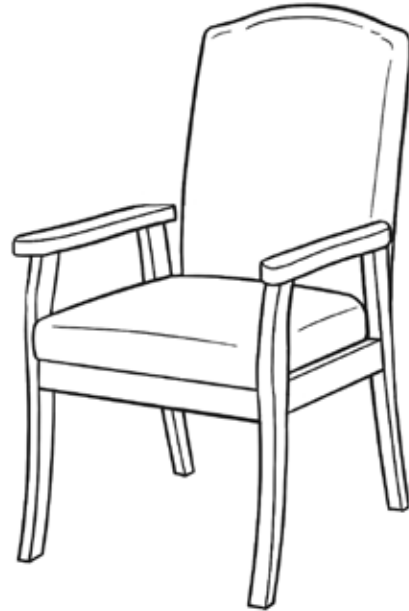

Wood Details:

Species: 100% solid European beech hardwood.

Mobility Options:

The Williamsburg Occasional Chair is not available with casters or inline wheels.

Floor Glides:

All chairs ship standard with white nylon floor glides. Optional floor glides include small and large metal, large white nylon, and felt.

Regulations:

All chairs are CA117-2013 and CARB II certified. Chairs pass BIFMA X5.5 Seating Standards. CA133 option is available.

Warranty Information:

5-year limited warranty on the chair frame.
1-year limited warranty on the seat and backrest foam.
Fabric manufacturer's warranty on fabric.

Also Available in Williamsburg: