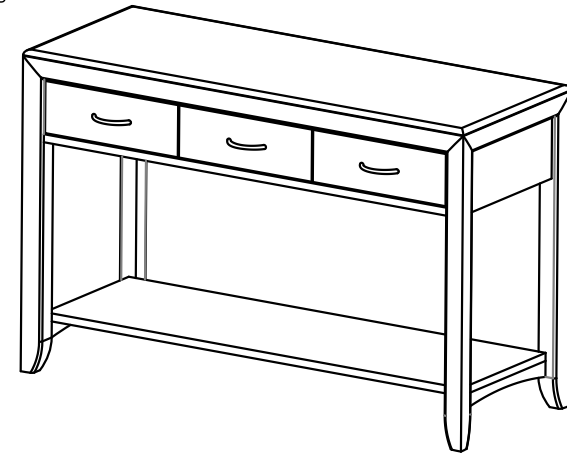

Maxwell Thomas®

By Direct Supply

Montreal Occasional Table Collection

Dimensions:	Top Surface Weight Capacity*	Shelf Weight Capacity*	Overall Height	Overall Width	Overall Depth	Shelf Height	Leg Clearance Height	Unit Weight
Montreal Coffee Table	300 lbs.	40 lbs.	20"	38"	26"	4¾"	4"	92 lbs.
Montreal End Table	150 lbs.	40 lbs.	24"	24"	24"	4¾"	4"	70 lbs.
Montreal Sofa Table	200 lbs.	40 lbs.	31"	48"	18"	4¾"	4"	123 lbs.

Construction:

Top-quality European beech veneer and hardwood. Dowel, screws, camlocks and bolt construction for a super-durable, commercial-grade occasional table.

Floor Glides:

Adhesive-backed felt pads.

Drawers:

½" European beech plywood drawer boxes with finger joints and screws. 75 lb. ball-bearing drawer slides.

Warranty:

7-year limited warranty.

Tops:

Finish-matched high-pressure laminate (HPL) with European beech hardwood trim.