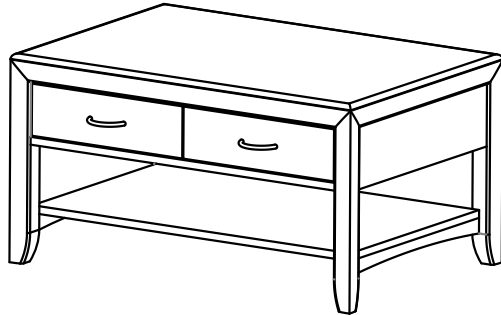

Maxwell Thomas®

By Direct Supply

Montreal Occasional Table Collection

Dimensions:	Top Surface Weight Capacity*	Shelf Weight Capacity*	Overall Height	Overall Width	Overall Depth	Shelf Height	Leg Clearance Height	Unit Weight
Montreal Coffee Table	300 lbs.	40 lbs.	20"	38"	26"	4¾"	4"	92 lbs.
Montreal End Table	150 lbs.	40 lbs.	24"	24"	24"	4¾"	4"	70 lbs.
Montreal Sofa Table	200 lbs.	40 lbs.	31"	48"	18"	4¾"	4"	123 lbs.

Construction:

Top-quality European beech veneer and hardwood. Dowel, screws, camlocks and bolt construction for a super-durable, commercial-grade occasional table.

Floor Glides:

Adhesive-backed felt pads.

Drawers:

½" European beech plywood drawer boxes with finger joints and screws. 75 lb. ball-bearing drawer slides.

Warranty:

7-year limited warranty.

Tops:

Finish-matched high-pressure laminate (HPL) with European beech hardwood trim.