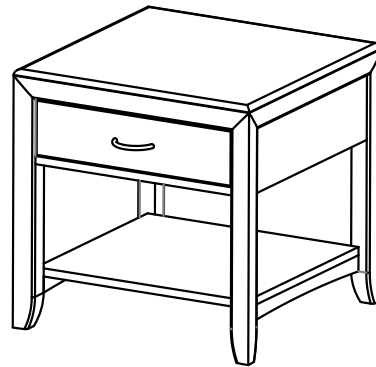

Maxwell Thomas®

By Direct Supply

Montreal Occasional Table Collection

Dimensions:	Top Surface Weight Capacity*	Shelf Weight Capacity*	Overall Height	Overall Width	Overall Depth	Shelf Height	Leg Clearance Height	Unit Weight
Montreal Coffee Table	300 lbs.	40 lbs.	20"	38"	26"	4¾"	4"	92 lbs.
Montreal End Table	150 lbs.	40 lbs.	24"	24"	24"	4¾"	4"	70 lbs.
Montreal Sofa Table	200 lbs.	40 lbs.	31"	48"	18"	4¾"	4"	123 lbs.

Construction:

Top-quality European beech veneer and hardwood. Dowel, screws, camlocks and bolt construction for a super-durable, commercial-grade occasional table.

Floor Glides:

Adhesive-backed felt pads.

Drawers:

½" European beech plywood drawer boxes with finger joints and screws. 75 lb. ball-bearing drawer slides.

Warranty:

7-year limited warranty.

Tops:

Finish-matched high-pressure laminate (HPL) with European beech hardwood trim.