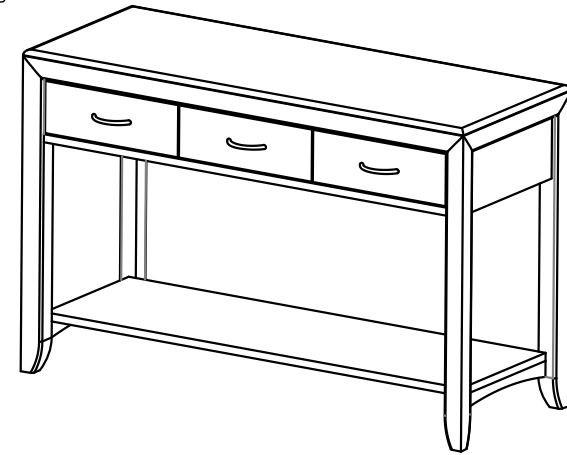

Maxwell Thomas®

By Direct Supply

Montreal Occasional Table Collection

Dimensions:	Top Surface Weight Capacity*	Shelf Weight Capacity*	Overall Height	Overall Width	Overall Depth	Shelf Height	Leg Clearance Height	Unit Weight
Montreal Coffee Table	300 lbs.	40 lbs.	20"	38"	26"	4¾"	4"	92 lbs.
Montreal End Table	150 lbs.	40 lbs.	24"	24"	24"	4¾"	4"	70 lbs.
Montreal Sofa Table	200 lbs.	40 lbs.	31"	48"	18"	4¾"	4"	123 lbs.

Construction:

Top-quality European beech veneer and hardwood. Dowel, screws, camlocks and bolt construction for a super-durable, commercial-grade occasional table.

Floor Glides:

Adhesive-backed felt pads.

Drawers:

½" European beech plywood drawer boxes with finger joints and screws. 75 lb. ball-bearing drawer slides.

Warranty:

7-year limited warranty.

Tops:

Finish-matched high-pressure laminate (HPL) with European beech hardwood trim.