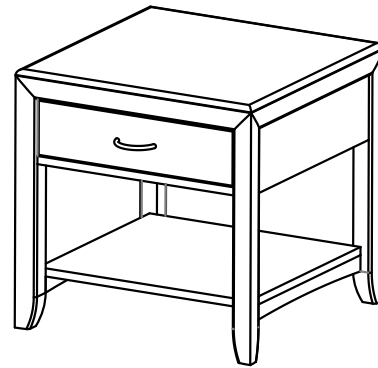

Maxwell Thomas®

By Direct Supply

Montreal Occasional Table Collection

Dimensions:	Top Surface Weight Capacity*	Shelf Weight Capacity*	Overall Height	Overall Width	Overall Depth	Shelf Height	Leg Clearance Height	Unit Weight
Montreal Coffee Table	300 lbs.	40 lbs.	20"	38"	26"	4¾"	4"	92 lbs.
Montreal End Table	150 lbs.	40 lbs.	24"	24"	24"	4¾"	4"	70 lbs.
Montreal Sofa Table	200 lbs.	40 lbs.	31"	48"	18"	4¾"	4"	123 lbs.

Construction:

Top-quality European beech veneer and hardwood. Dowel, screws, camlocks and bolt construction for a super-durable, commercial-grade occasional table.

Floor Glides:

Adhesive-backed felt pads.

Drawers:

½" European beech plywood drawer boxes with finger joints and screws. 75 lb. ball-bearing drawer slides.

Warranty:

7-year limited warranty.

Tops:

Finish-matched high-pressure laminate (HPL) with European beech hardwood trim.