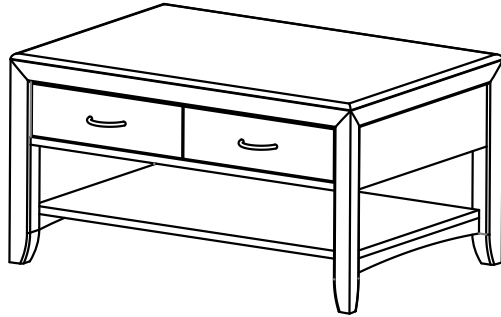

Maxwell Thomas®

By Direct Supply

Montreal Occasional Table Collection

Dimensions:	Top Surface Weight Capacity*	Shelf Weight Capacity*	Overall Height	Overall Width	Overall Depth	Shelf Height	Leg Clearance Height	Unit Weight
Montreal Coffee Table	300 lbs.	40 lbs.	20"	38"	26"	4¾"	4"	92 lbs.
Montreal End Table	150 lbs.	40 lbs.	24"	24"	24"	4¾"	4"	70 lbs.
Montreal Sofa Table	200 lbs.	40 lbs.	31"	48"	18"	4¾"	4"	123 lbs.

Construction:

Top-quality European beech veneer and hardwood. Dowel, screws, camlocks and bolt construction for a super-durable, commercial-grade occasional table.

Floor Glides:

Adhesive-backed felt pads.

Drawers:

½" European beech plywood drawer boxes with finger joints and screws. 75 lb. ball-bearing drawer slides.

Warranty:

7-year limited warranty.

Tops:

Finish-matched high-pressure laminate (HPL) with European beech hardwood trim.