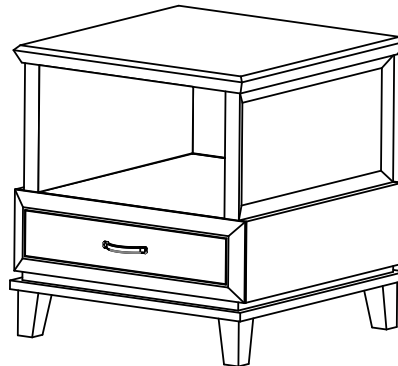

Geneva Occasional Table Collection

Dimensions:	Top Surface Weight Capacity*	Shelf Weight Capacity*	Overall Height	Overall Width	Overall Depth	Shelf Height	Leg Height	Unit Weight
Geneva Coffee Table	300 lbs.	40 lbs.	20"	38"	26"	12½"	4"	110 lbs.
Geneva End Table	150 lbs.	40 lbs.	24"	24"	24"	12½"	4"	83 lbs.
Geneva Sofa Table	200 lbs.	40 lbs.	31"	48"	18"	12½"	4"	154 lbs.

Construction:

Top-quality European beech veneer and hardwood. Dowel, screws, camlocks and bolt construction for a super-durable, commercial-grade occasional table.

Floor Glides:

Adhesive-backed felt pads.

Drawers:

½" European beech plywood drawer boxes with finger joints and screws. 75 lb. ball-bearing drawer slides.

Warranty:

7-year limited warranty.

Tops:

Finish-matched high-pressure laminate (HPL) with European beech hardwood trim.