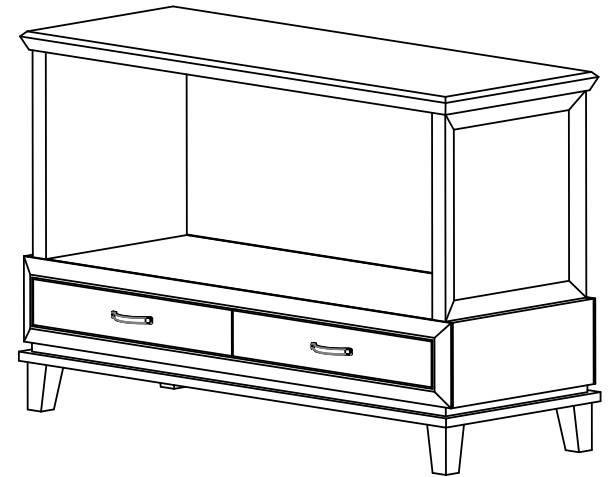

Geneva Occasional Table Collection

Dimensions:	Top Surface Weight Capacity*	Shelf Weight Capacity*	Overall Height	Overall Width	Overall Depth	Shelf Height	Leg Height	Unit Weight
Geneva Coffee Table	300 lbs.	40 lbs.	20"	38"	26"	12½"	4"	110 lbs.
Geneva End Table	150 lbs.	40 lbs.	24"	24"	24"	12½"	4"	83 lbs.
Geneva Sofa Table	200 lbs.	40 lbs.	31"	48"	18"	12½"	4"	154 lbs.

Construction:

Top-quality European beech veneer and hardwood. Dowel, screws, camlocks and bolt construction for a super-durable, commercial-grade occasional table.

Floor Glides:

Adhesive-backed felt pads.

Drawers:

½" European beech plywood drawer boxes with finger joints and screws. 75 lb. ball-bearing drawer slides.

Warranty:

7-year limited warranty.

Tops:

Finish-matched high-pressure laminate (HPL) with European beech hardwood trim.