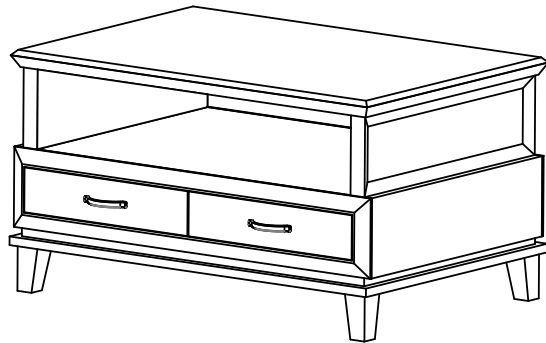

Geneva Occasional Table Collection

Dimensions:	Top Surface Weight Capacity*	Shelf Weight Capacity*	Overall Height	Overall Width	Overall Depth	Shelf Height	Leg Height	Unit Weight
Geneva Coffee Table	300 lbs.	40 lbs.	20"	38"	26"	12½"	4"	110 lbs.
Geneva End Table	150 lbs.	40 lbs.	24"	24"	24"	12½"	4"	83 lbs.
Geneva Sofa Table	200 lbs.	40 lbs.	31"	48"	18"	12½"	4"	154 lbs.

Drawers:

½" European beech plywood drawer boxes with finger joints and screws. 75 lb. ball-bearing drawer slides.

Warranty:

7-year limited warranty.

Tops:

Finish-matched high-pressure laminate (HPL) with European beech hardwood trim.