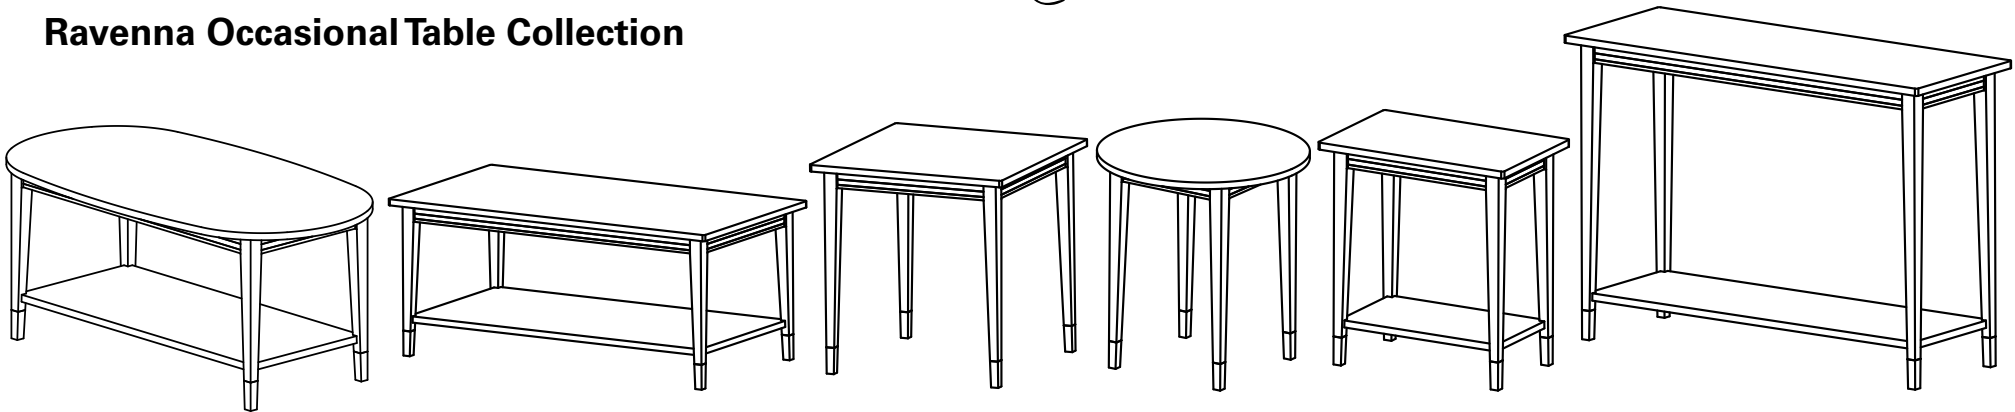

Maxwell Thomas®

By Direct Supply

Ravenna Occasional Table Collection

Dimensions:	Top Surface Weight Capacity*	Shelf Weight Capacity*	Overall Height	Overall Width	Overall Depth	Shelf Height	Leg Clearance Height	Unit Weight
Ravenna Oval Coffee Table	300 lbs.	40 lbs.	19"	43¾"	23½"	6"	5¼"	38 lbs.
Ravenna Coffee Table	300 lbs.	40 lbs.	19"	43¾"	23½"	6"	5¼"	38 lbs.
Ravenna End Table	150 lbs.	NA	24"	23½"	23½"	NA	5¼"	18 lbs.
Ravenna Round End Table	150 lbs.	NA	24"	23½"	23½"	NA	5¼"	18 lbs.
Ravenna Chairside Table	125 lbs.	40 lbs.	24"	22"	14"	6"	5¼"	18 lbs.
Ravenna Sofa Table	200 lbs.	40 lbs.	31 ¼"	43¾"	18¼"	6"	5¼"	35 lbs.

Construction:

Quality hardwood legs and apron with metal accents. All joints are screwed and/or bolted, creating a very durable joint.

Floor Glides:

Nylon

Feature:

Available with or without metal feet.

Shelves: