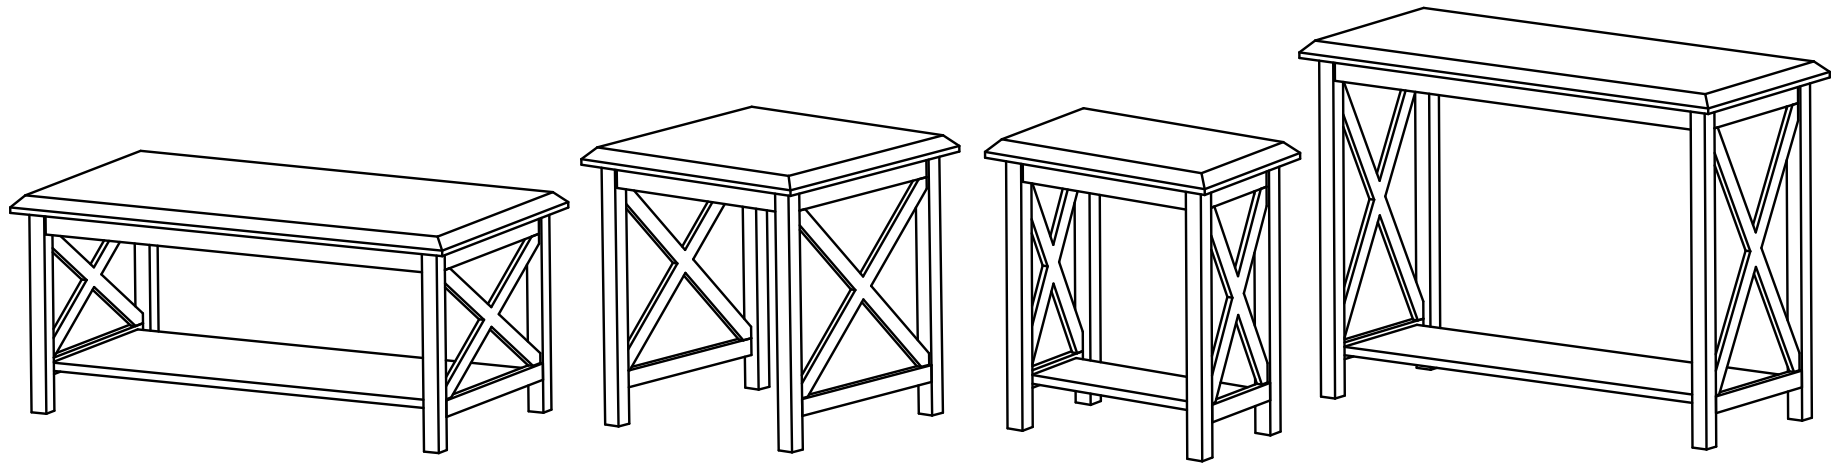

**Saragosa Occasional Table Collection**

<b>Dimensions:</b>	<b>Top Surface Weight Capacity*</b>	<b>Shelf Weight Capacity*</b>	<b>Overall Height</b>	<b>Overall Width</b>	<b>Overall Depth</b>	<b>Shelf Height</b>	<b>Leg Clearance Height</b>	<b>Unit Weight</b>
Saragosa Coffee Table	300 lbs.	40 lbs.	19"	43¾"	23½"	6"	5¼"	53 lbs.
Saragosa End Table	150 lbs.	NA	24"	23½"	23½"	NA	5¼"	33 lbs.
Saragosa Chairside Table	125 lbs.	40 lbs.	24"	22"	14"	6"	5¼"	34 lbs.
Saragosa Sofa Table	200 lbs.	40 lbs.	31¼"	43¾"	18¼"	6"	5¼"	50 lbs.

**Construction:**

Quality hardwood legs and apron. All joints are screwed and/or bolted, creating a very durable joint.

**Floor Glides:**

Nylon

**Shelves:**

Reinforced manufactured wood substrate with finish-matched veneer.