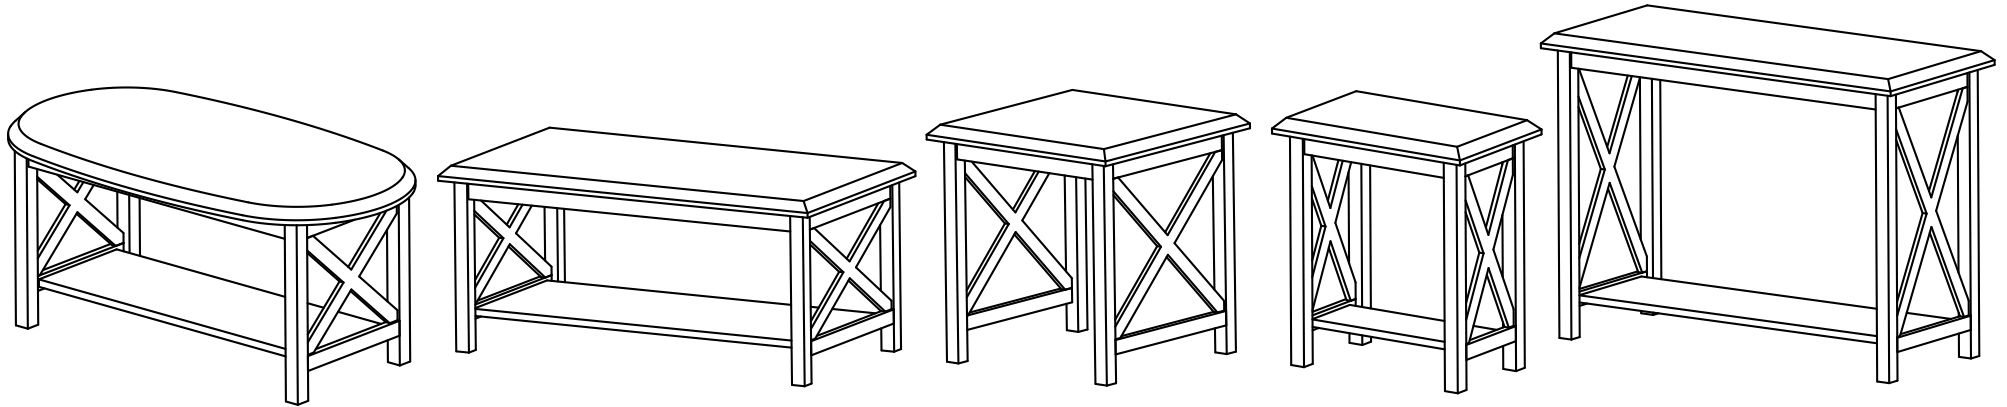

Saragosa Occasional Table Collection

Dimensions:	Top Surface Weight Capacity*	Shelf Weight Capacity*	Overall Height	Overall Width	Overall Depth	Shelf Height	Leg Clearance Height	Unit Weight
Saragosa Oval Coffee Table	300 lbs.	40 lbs.	19"	43¾"	23½"	6"	5¼"	53 lbs.
Saragosa Coffee Table	300 lbs.	40 lbs.	19"	43¾"	23½"	6"	5¼"	53 lbs.
Saragosa End Table	150 lbs.	NA	24"	23½"	23½"	NA	5¼"	33 lbs.
Saragosa Chairside Table	125 lbs.	40 lbs.	24"	22"	14"	6"	5¼"	34 lbs.
Saragosa Sofa Table	200 lbs.	40 lbs.	31¼"	43¾"	18¼"	6"	5¼"	50 lbs.

Construction:

Quality hardwood legs and apron. All joints are screwed and/or bolted, creating a very durable joint.

Floor Glides:

Nylon

Shelves:

Reinforced manufactured wood substrate with finish-matched veneer.