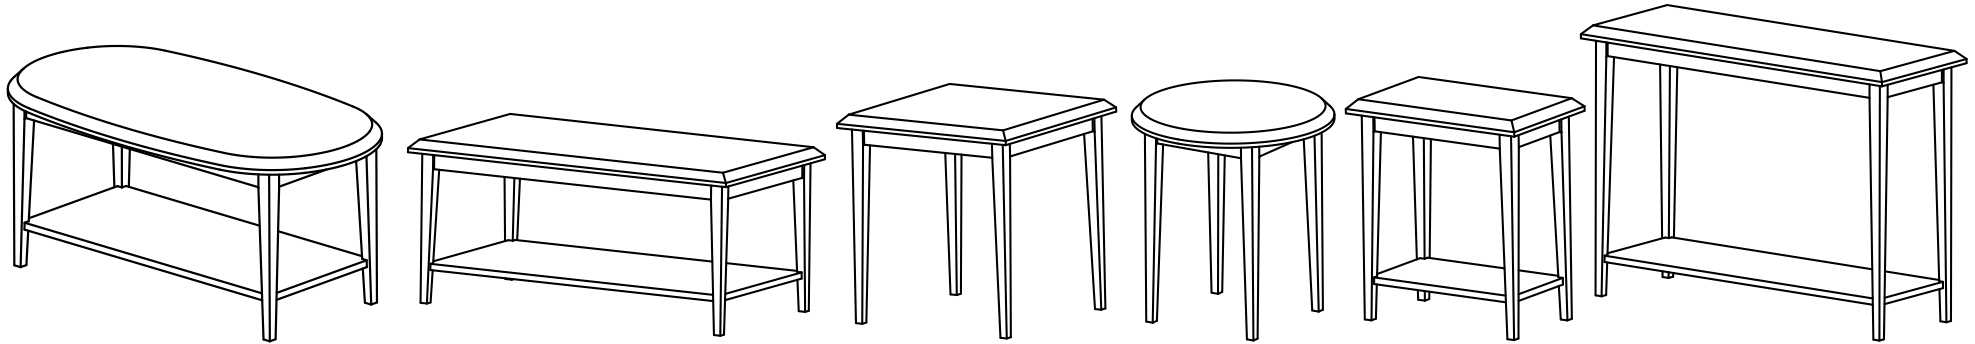

Odessa Occasional Table Collection

Dimensions:	Top Surface Weight Capacity*	Shelf Weight Capacity*	Overall Height	Overall Width	Overall Depth	Shelf Height	Leg Clearance Height	Unit Weight
Odessa Oval Coffee Table	300 lbs.	40 lbs.	19½"	43¾"	23½"	6"	5¼"	38 lbs.
Odessa Coffee Table	300 lbs.	40 lbs.	19½"	43¾"	23½"	6"	5¼"	38 lbs.
Odessa End Table	150 lbs.	NA	24¼"	23½"	23½"	NA	5¼"	18 lbs.
Odessa Round End Table	150 lbs.	NA	24¼"	23½"	23½"	NA	5¼"	18 lbs.
Odessa Chairside Table	125 lbs.	40 lbs.	24¼"	22"	14"	6"	5¼"	18 lbs.
Odessa Sofa Table	200 lbs.	40 lbs.	31¾"	43¾"	18¼"	6"	5¼"	35 lbs.

Construction:

Quality hardwood legs and apron. All joints are screwed and/or bolted, creating a very durable joint.

Floor Glides:

Nylon

Shelves:

Reinforced manufactured wood substrate with finish-matched veneer.