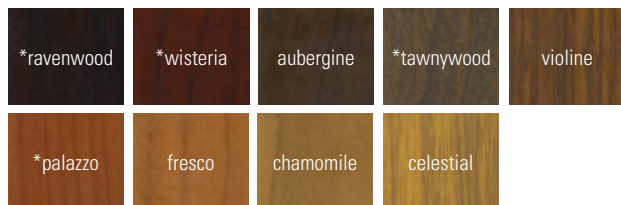

Finish Details:

A durable vinyl covering is applied to the aluminum frame to hold up to commercial settings. A wide range of standard finishes is available, and custom finishes are available upon request for an upcharge.