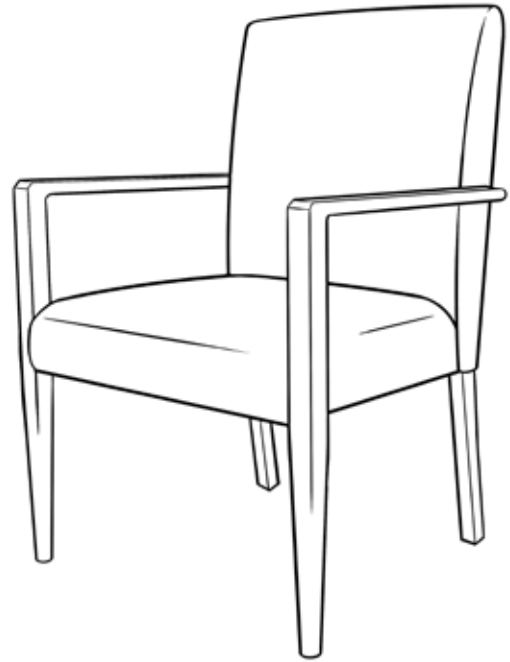

Evanston Occasional Chair

Evanston Occasional Chair Dimensions:

Overall Height:	37¾"	(96 cm)
Overall Depth:	24"	(61 cm)
Overall Width:	24½"	(62 cm)
Seat Height:	19¼"	(49 cm)
Seat Depth:	18¾"	(48 cm)
Seat Width:	20½"	(52 cm)
Arm Height:	26½"	(67 cm)
Chair Weight	20 lbs.	(9 kg)
Weight Capacity:	350 lbs.	(159 kg)
COM Details*:	1 yd.	

Stacking:

The Evanston Occasional Chair stacks up to 5 high.

Cushion Details:

Seat: 2¾" thick, 2.8 density/55 ILD Foam

Back: 1½" thick and ½" thick, 2.8 density/55 ILD Foam

Construction:

Rectangular aluminum tubing is formed and welded to create a lightweight and high-strength chair. Welded joints are ground down and blended for a seamless transition.