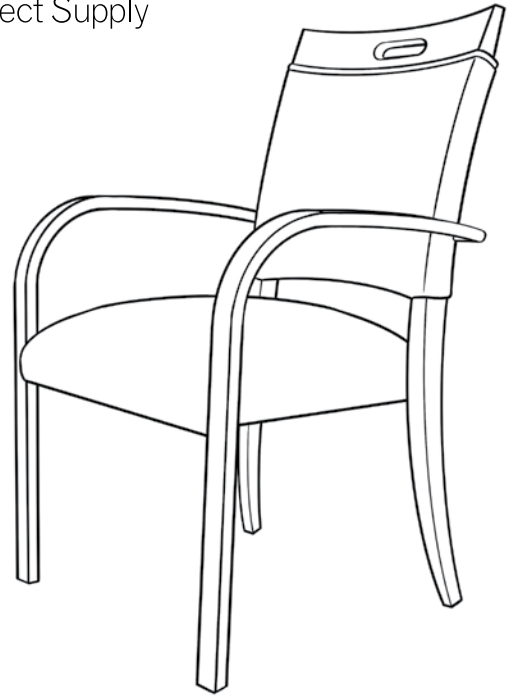

Sedona Activity Chair

Sedona Activity Chair Dimensions:

Overall Height:	36½"	(93 cm)
Overall Depth:	25"	(64 cm)
Overall Width:	23"	(58 cm)
Seat Height:	19½"	(50 cm)
Seat Depth:	18½"	(47 cm)
Seat Width:	19½"	(50 cm)
Arm Height:	25½"	(65 cm)
Chair Weight	20 lbs.	(9 kg)
Weight Capacity:	350 lbs.	(159 kg)
COM Details*:	1 yd.