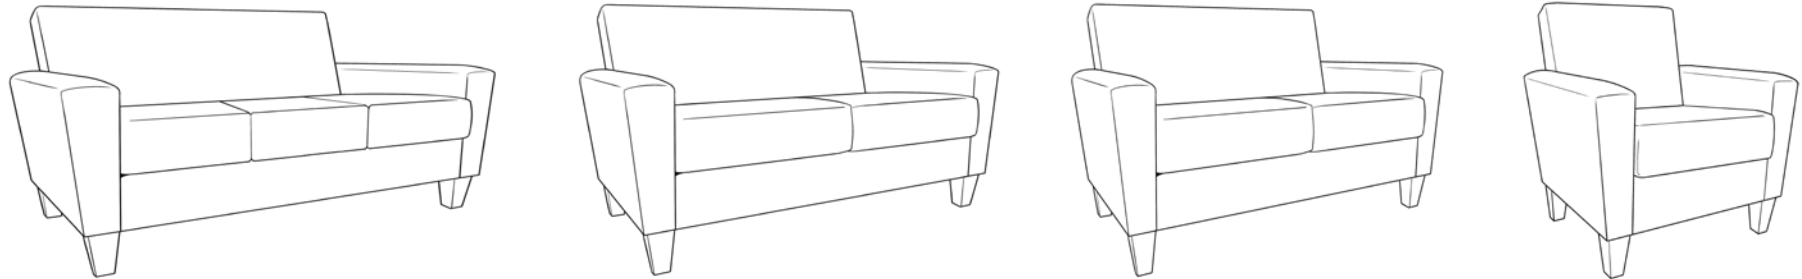

## Arlington Heights Common Area Collection

Arlington Heights Dimensions	Overall Height	Overall Depth	Overall Width	Seat Height	Seat Depth	Seat Width	Arm Height	Unit Weight	COM Details*	Weight Capacity
Arlington Heights Sofa	36"	36½"	79½"	18½"	23"	71½"	29½"	145 lbs.	13½ yds.	700 lbs.
Arlington Heights Apartment Sofa	36"	36½"	68"	18½"	23"	60"	29½"	125 lbs.	12 yds.	700 lbs.
Arlington Heights Loveseat	35"	36"	53"	19½"	22"	43"	24"	105 lbs.	10½ yds.	600 lbs.
Arlington Heights Lounge Chair	35"	36"	32"	19½"	22"	22"	24"	86 lbs.	8 yds.	350 lbs.

### Seat Cushion Fillings:

6" layer of 30 ILD/2.2 density foam wrapped in foam batting.

### Back Cushion Fillings:

Pillow back with blown foam fiber. Backrest cushions are attached.

### Back Suspension:

Fully upholstered with a foam covering over a high-tensile-strength zig-zag sprung platform.