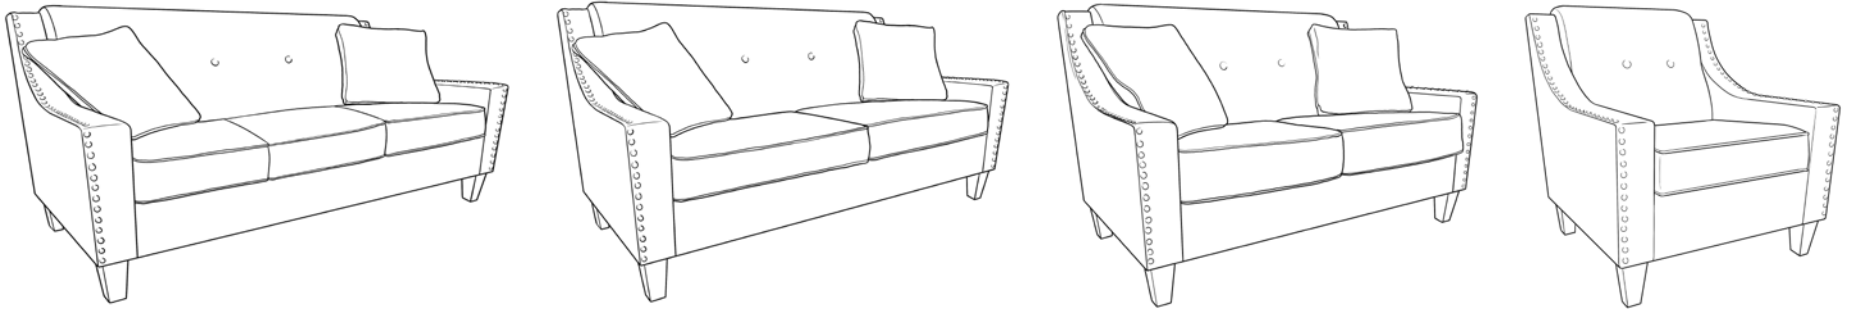

Maxwell Thomas®

By Direct Supply

Atwood Common Area Collection

Atwood Dimensions	Overall Height	Overall Depth	Overall Width	Seat Height	Seat Depth	Seat Width	Arm Height	Unit Weight	COM Details*	Weight Capacity
Atwood Sofa	36"	36½"	79½"	18½"	23"	71½"	29½"	145 lbs.	13½ yds.	700 lbs.
Atwood Apartment Sofa	36"	35"	71"	19"	21"	60"	22½"	125 lbs.	12 yds.	700 lbs.
Atwood Loveseat	36"	35"	58"	19"	21"	48"	22½"	105 lbs.	10½ yds.	600 lbs.
Atwood Lounge Chair	36"	35"	32"	19"	21"	24"	22½"	86 lbs.	8 yds.	350 lbs.

Frames:

Kiln-dried poplar hardwood from managed sources. All joints are interlocking and/or glued, screwed and stapled for added strength and rigidity.

Seat Cushion Fillings:

6" layer of 30 ILD/2.2 density foam wrapped in foam batting.

Back Cushion Fillings:

Pillow back with blown foam fiber. Backrest cushions are attached.

Customization:

Custom welting is available for an upcharge. Use of multiple fabrics also is available for an upcharge.

Nailhead Trim:

Comes standard with nailhead trim.

Back Suspension:

Fully upholstered with a foam covering over a high-tensile-strength zig-zag sprung platform.

Certifications:

CA117-2013 certified. CA133 is not available. Passes BIFMA 5.5X Seating Standards.

Seat Suspension:

High-tensile-strength steel zig-zag sprung seat platform covered in moisture-proof fabric. Optional removable seat deck made of reinforced steel tubing with a zig-zag sprung seat covered in moisture-proof fabric. Removable seat deck platform includes a gas spring for a soft close and is available for an upcharge (illustration shown below).*

Pillows:

Two coordinating cylindrical bolster pillows are included with sofas and loveseat.

Floor Glides:

Nail-in nylon floor glides.

Wooden Legs:

Legs are available in the finishes shown below. Legs are shipped detached and must be screwed in.