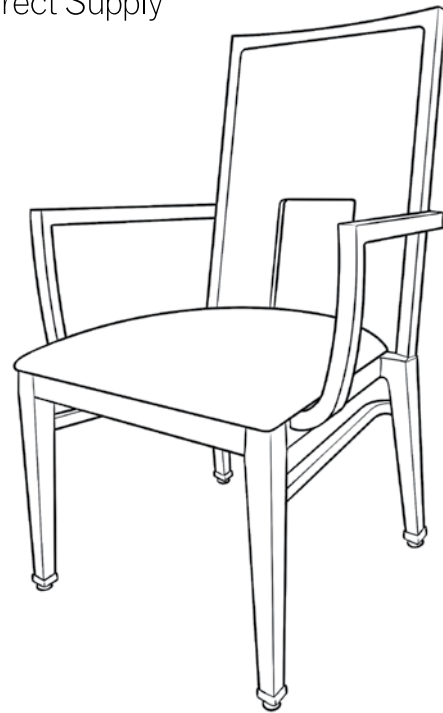

Zillah Activity Chair

Zillah Activity Chair Dimensions:

Overall Height:	37½"	(95 cm)
Overall Depth:	24"	(61 cm)
Overall Width:	23¾"	(60 cm)
Seat Height:	18¼"	(46 cm)
Seat Depth:	20"	(51 cm)
Seat Width:	22"	(56 cm)
Arm Height:	25"	(64 cm)
Chair Weight:	18 lbs.	(8 kg)
Carton Weight:	26 lbs.	(12 kg)
Carton Size:	24½"W x 25"D x 40¾"H (62 cm x 64 cm x 104 cm)	
Carton Volume:	14⅝ cu. ft.	
Weight Capacity:	350 lbs.	(159 kg)
COM Details*:	1⅞ yds.	

Stacking:

The Zillah Activity Chair stacks up to 4 high.

Cushion Details:

Seat: 1½" thick, 1850 high-density FR foam.

Back: 1" thick, 1030 high-density FR foam.

Construction:

Rectangular aluminum tubing is formed and welded to create a lightweight and high-strength chair. Welded joints are ground down and blended for a seamless transition.