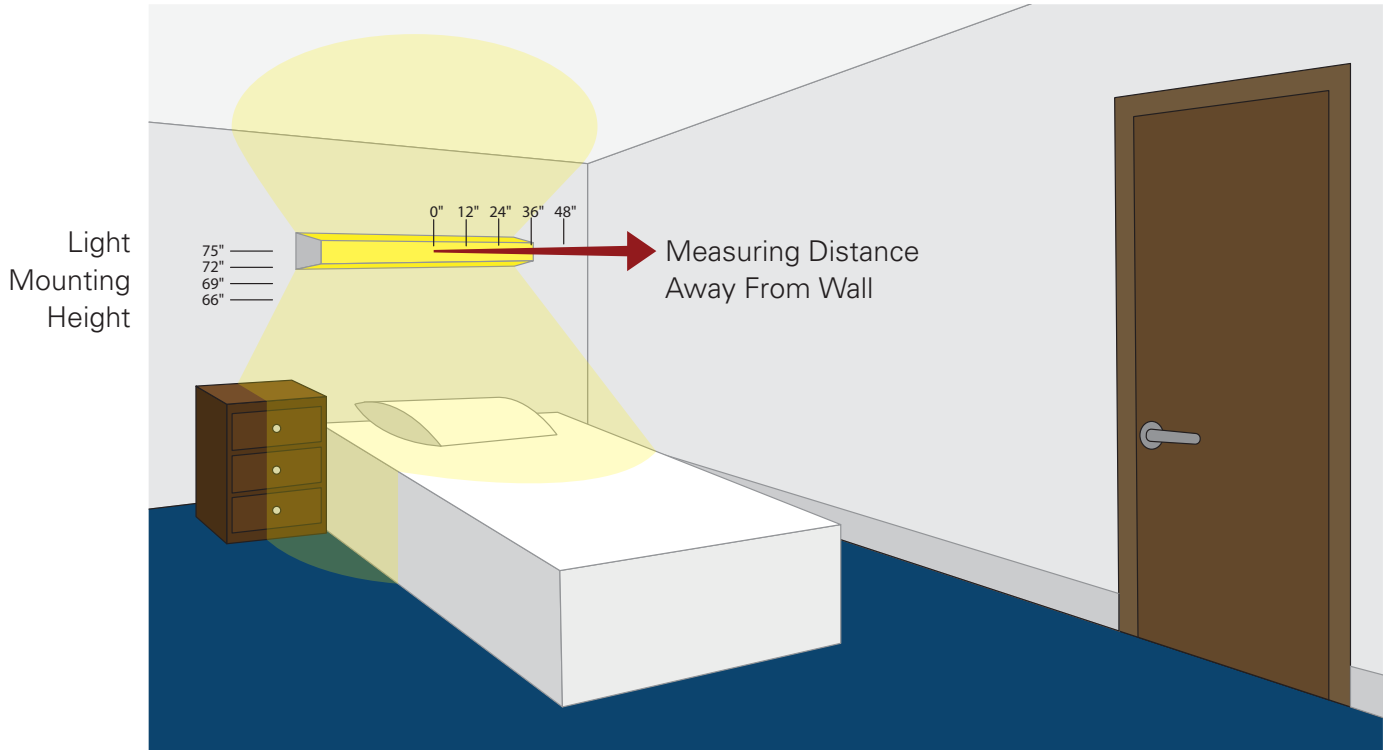

Arriba Overbed Light

Foot-candles are measured at 66", 69", 72" and 75" heights and 0", 12", 24", 36" and 48" away from the wall. Three measurements at each height and distance are taken for the uplight, downlight and up/downlight combination.

48" Arriba LED Overbed Light (UPLIGHT ONLY)

		Measuring Distance from Wall				
		0"	12"	24"	36"	48"
Mounting Height	75"	0.53	1.40	1.90	1.95	1.88
	72"	0.60	1.85	2.51	2.47	2.28
	69"	0.65	1.77	2.52	2.55	2.28
	66"	0.73	1.65	2.64	2.65	2.25

48" Arriba LED Overbed Light (UPLIGHT & DOWNLIGHT)

		Measuring Distance from Wall				
		0"	12"	24"	36"	48"
Mounting Height	75"	24.00	41.30	43.30	36.60	28.70
	72"	28.10	48.40	48.30	39.00	29.70
	69"	33.30	57.00	54.30	42.30	31.30
	66"	40.40	66.70	60.00	44.80	32.10

48" Arriba LED Overbed Light (DOWNLIGHT ONLY)

		Measuring Distance from Wall				
		0"	12"	24"	36"	48"
Mounting Height	75"	25.00	41.60	42.30	34.90	27.20
	72"	27.90	46.40	45.90	36.50	27.50
	69"	33.20	55.60	52.50	40.40	29.40
	66"	39.90	67.00	59.50	43.60	31.10

Maxwell Thomas

1-800-634-7328 / maxwellthomas.com

DIRECT SUPPLY