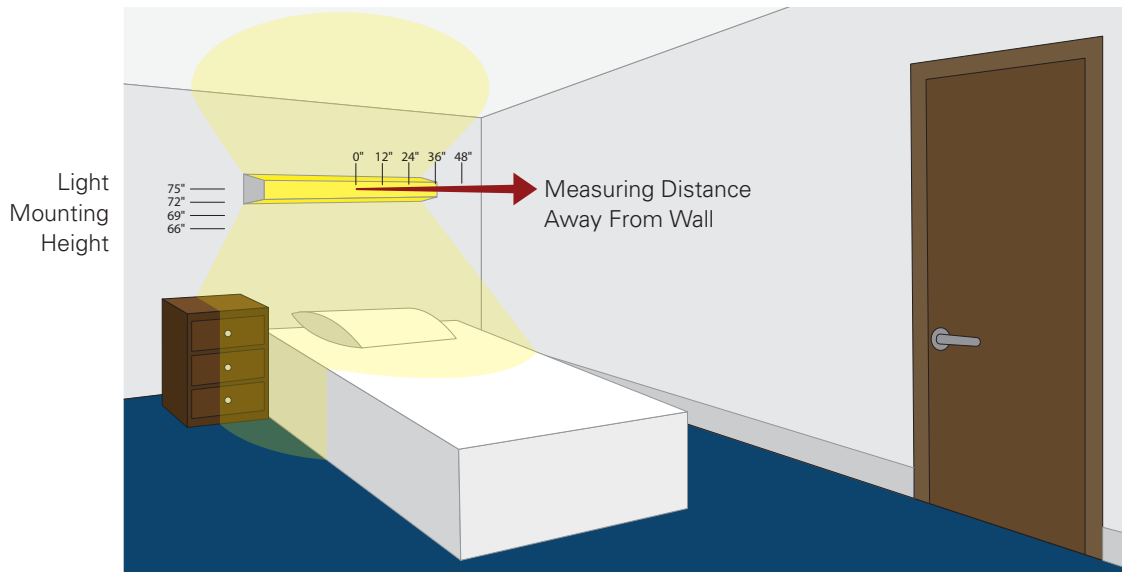

# Scottsdale Overbed Light

Foot-candles are measured at 66", 69", 72" and 75" heights and 0", 12", 24", 36" and 48" away from the wall. Three measurements at each height and distance are taken for the uplight, downlight and up/downlight combination.