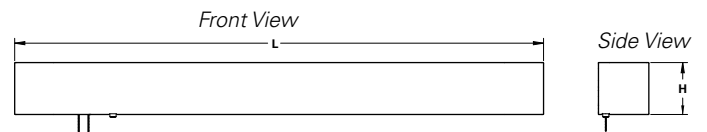

Warranty:

Limited warranty: This fixture is free from defects in materials and workmanship for a period of five years from date of purchase.

Specifications and dimensions subject to change without notice.