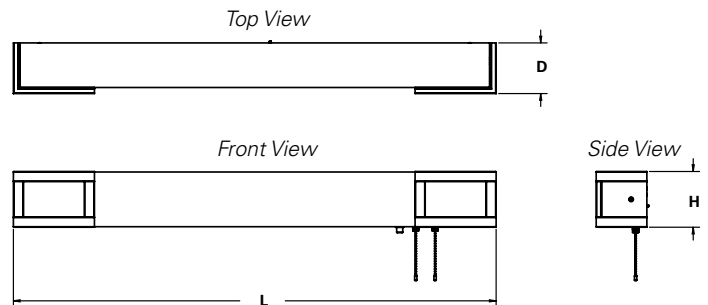

**Construction:**

The housing is die-formed from 22-gauge steel and includes standard mounting holes and wiring access.

**Finish:**

Opus end caps.

**Diffuser:**

The front diffuser is made of 0.10" linen acrylic (painted pattern) with a standard white top and bottom acrylic panel.

Specifications and dimensions subject to change without notice.

Opus	LED	Source Lumen	CCT	Features	Dimensions
#L9956	60W	1350 up/2700 down	3000K	4-Way Pull Switch	37½"L x 4"D x 4¾"H
#L9958				Wall Switch	
#L9960	80W	1800 up/3600 down		4-Way Pull Switch	49¾"L x 4"D x 4¾"H
#L9962				Wall Switch	