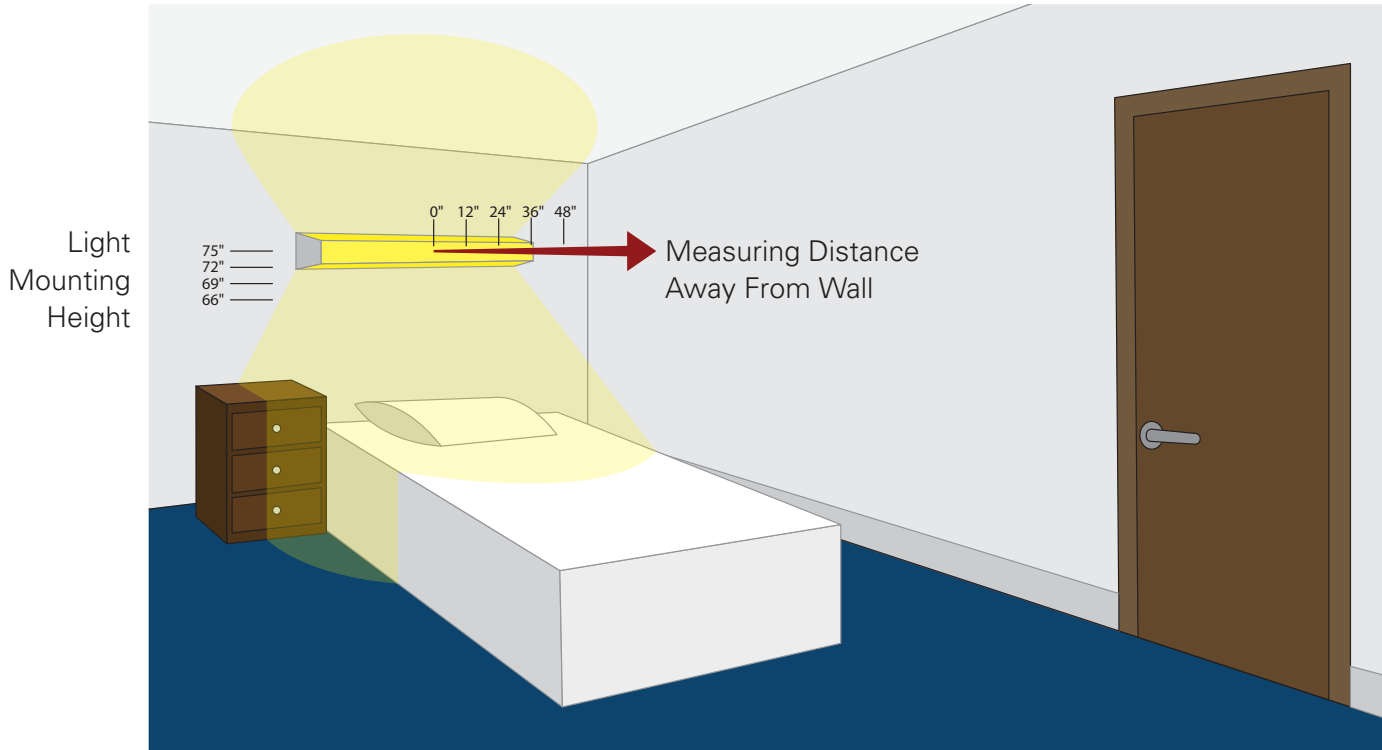

# Warrenton Overbed Light

Streamlined design offers convenient light.

**Features:**

The Warrenton Overbed Light features a streamlined design. The fixture is suited for horizontally mounting on indoor walls in larger spaces. Conveniently integrated pull chain switch operates the nightlight, uplight and downlight to fit resident and staff preferences.

# Warrenton Overbed Light

Foot-candles are measured at 66", 69", 72" and 75" heights and 0", 12", 24", 36" and 48" away from the wall. Three measurements at each height and distance are taken for the uplight, downlight and up/downlight combination.

## 36" Warrenton LED Overbed Light (UPLIGHT ONLY)

		Measuring Distance from Wall				
		0"	12"	24"	36"	48"
Mounting Height	75"	0.47	1.01	1.33	1.45	1.38
	72"	0.50	1.42	1.87	1.85	1.73
	69"	0.54	1.44	2.04	2.02	1.74
	66"	0.58	1.22	2.10	2.05	1.77

## 48" Warrenton LED Overbed Light (UPLIGHT ONLY)

		Measuring Distance from Wall				
		0"	12"	24"	36"	48"
Mounting Height	75"	0.50	1.40	1.84	1.94	1.87
	72"	0.60	1.91	2.57	2.54	2.31
	69"	0.65	1.83	2.67	2.68	2.32
	66"	0.74	1.65	2.69	2.70	2.28