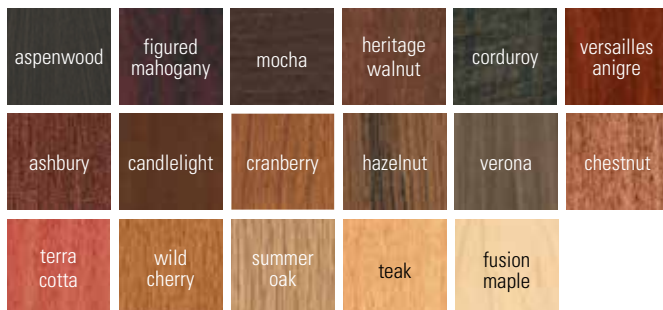

Stacking:

The Scottsdale Stationary Rocker is nonstacking.

Cushion Details:

Seat: 2¼" front tapering to 1", 1850FR foam

Back: 1½", 1030FR foam, 2¼" lumbar support

Construction:

Mortise-and-tenon joints. Glued with high-solids wood glue and reinforced with 18-gauge nails, corner blocks and low-root woodscrews. Seat decks have a woven elastic nylon mesh support. Heavy-duty platform springs are used for the rocking mechanism.

Finish Details:

A wide range of standard finishes is available, and custom finishes are available upon request for an upcharge. All wood dining chairs are finished using a 9-step process that enables the chair to perform very well in a commercial environment.

Wood Details:

Species: 100% solid European beech hardwood.

Mobility Options:

The Scottsdale Stationary Rocker is not available with casters or inline wheels.

Floor Glides:

All chairs ship standard with white nylon floor glides. Optional floor glides include small and large metal, large white nylon, and felt.