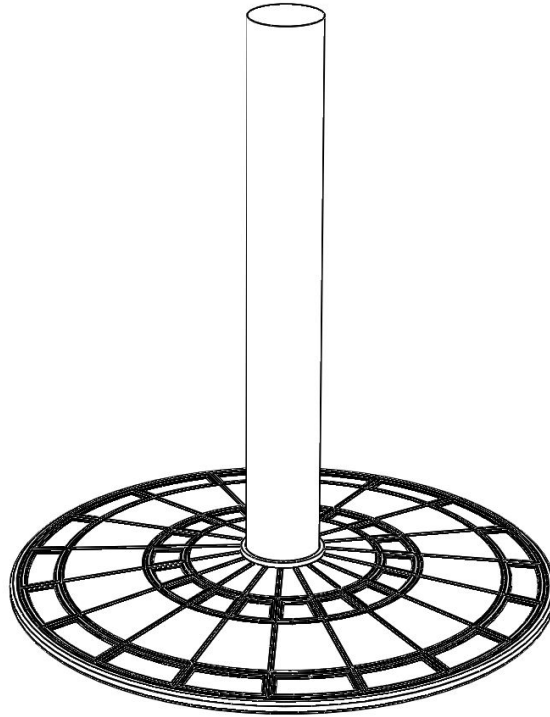

Napoli Table Bases

Base Material	Column Material	Tabletop Bracket Material	Base Height Options	Floor Glides	Shipping Option	Assembly Required	Hardware Included	Shipping Details	Warranty
Cast Iron	Steel	Steel / Cast Iron	28.75" Standard 41" Pub Height	Threaded Nylon Leveling Floor Glides	Knockdown or Pre-Assembled (sold in increments of 2, tabletop sold separately)	Assembly to compatible tabletop required (sold separately). Refer to chart below	Yes, mounting hardware sold with base	Ships in box strapped to pallet	1-Year

Tabletop Sizes		Metal Finish Option
		black powder coat
30"	Square	#C8527
	Round	#C8527
	Pub	#E7190
30"/42" Square-to-Round		#C8529
36"	Square	#C8528
	Round	#C8528
42"	Square	#C8529
	Round	#C8529
48"	Round	#C8530
30" x 60"	Rectangle*	#C8527
30" x 72"	Rectangle*	#C8527
36" x 60"	Rectangle*	#C8528
36" x 72"	Rectangle*	#C8528

*Qty of 2 table bases required