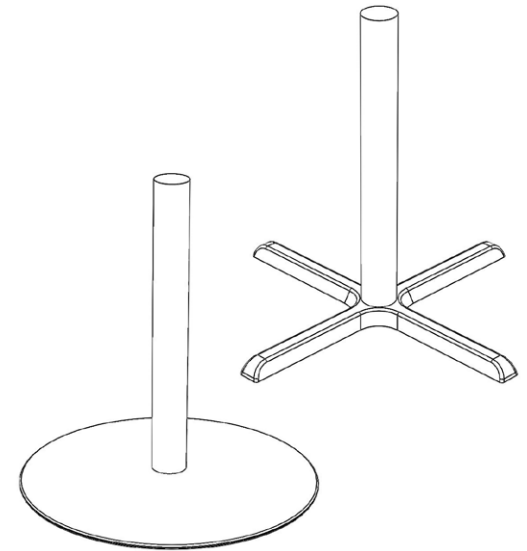

## Nexus Table Base

### Specifications:

Base Material	Column Material	Tabletop Bracket Material	Base Height	Floor Glides	Shipping Options	Assembly Required	Hardware Included	Shipping Details	Warranty
Cast Iron	Steel	Steel / Cast Iron	28" Standard 41.5" Pub-Height	Threaded Nylon Leveling Floor Glides	Knockdown or Pre-Assembled (sold in increments of 2, tabletop sold separately)	Assembly to compatible tabletop required (sold separately). Refer to chart below	Yes, mounting hardware sold with base	Ships in box strapped to pallet	1-Year

### Nexus Pedestal Disc Table Bases

Tabletop Sizes		Metal Finish Option
		black powder coat
30"	Square	#C3664
	Round	#C3664
	Pub Height	#C5601
30"/42" Square-to-Round		#C3666 #C8644**
36"	Square	#C3665
	Round	#C5321
36"/51" Square-to-Round		#E7187
42"	Square	#C3666 #C8644**
	Round	#C3666 #C8644**
42"/60" Square-to-Round		#E7188
48"	Square	#E7188
	Round	#E7187
60"	Round	#E7188
30" x 60"	Rectangle*	#C3664
30" x 72"	Rectangle*	#C3664
36" x 60"	Rectangle*	#C5321
36" x 72"	Rectangle*	#C3665

### Nexus Pedestal Table Bases

Tabletop Sizes		Metal Finish Option
		black powder coat
30"	Square	#A7403
	Round	#A7403
	Pub Height	#C5602
30"/42" Square-to-Round		#54573 or #C8642**
36"	Square	#54572
	Round	#54572
36"/51" Square-to-Round		#54575
42"	Square	#54574 #C8643**
	Round	#54573 or #C8642**
42"/60" Square-to-Round		#54575
48"	Square	#54575
	Round	#54575
60"	Round	#54575
30" x 60"	Rectangle*	#C3658
30" x 72"	Rectangle*	#C3658
36" x 60"	Rectangle*	#C3656
36" x 72"	Rectangle*	#C3657