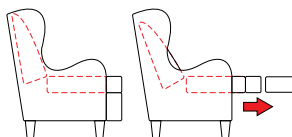

Cape Vincent Manual Incliner Loveseat and Lounge Chair

Dimensions:	Loveseat	Lounge Chair
Overall Height:	38" (97 cm)	38" (97 cm)
Overall Depth:	39" (99 cm)	39" (99 cm)
Overall Width:	54½" (138 cm)	31½" (80 cm)
Seat Height:	19½" (50 cm)	19½" (50 cm)
Seat Depth:	22" (56 cm)	22" (56 cm)
Seat Width:	47" (119 cm)	23½" (60 cm)
Arm Height:	23½" (60 cm)	23½" (60 cm)
Overall Reclined:	58½" (149 cm)	58½" (149 cm)
Wall Clearance:	0" (0 cm)	0" (0 cm)
Chair Weight:	212 lbs. (96 kg)	148 lbs. (67 kg)
COM Details*:	11 yds.	9 yds.
Weight Capacity:	350 lbs. (159 kg)	350 lbs. (159 kg)

Seat Cushion:

5" layer of 30 ILD/2.6 density foam wrapped in foam batting.

Customization:

Custom welting is available for an upcharge. Use of multiple fabrics is also available for an upcharge. Nailheads are available on the outer edge of the top of the arm.

Reclining Mechanism:

Standard 3-position push-back incliner mechanism operated by a lever between the seat cushion and armrest. Lever is on both sides for the loveseat. The lever for the lounge chair is located between the seat cushion and armrest on the user's right side.