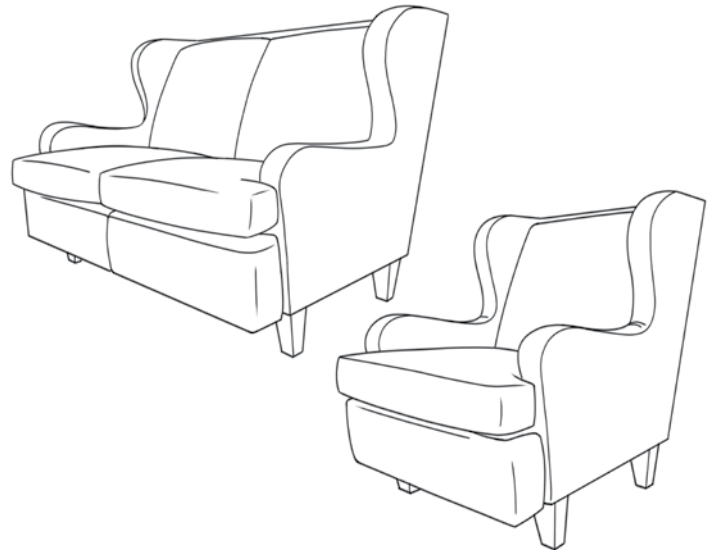

Frames:

¾" plywood from managed sources. All joints are interlocking and/or glued, screwed and stapled for added strength and rigidity.

Seat & Back Suspension:

Fully upholstered with a foam covering over a high-tensile-strength steel zig-zag sprung platform.

Seat Cushion:

5" layer of 30 ILD/2.6 density foam wrapped in foam batting.

Customization:

Custom welting is available for an upcharge. Use of multiple fabrics is also available for an upcharge. Nailheads are available on the outer edge of the top of the arm.

Reclining Mechanism:

Standard 3-position push-back incliner mechanism operated by a lever between the seat cushion and armrest. Lever is on both sides for the loveseat. The lever for the lounge chair is located between the seat cushion and armrest on the user's right side.

* The estimated fabric requirement is based on 54"W material. The actual amount required may vary depending on pattern, pattern matching, material width or use of multiple fabrics.

Certifications:

CA117-2013 and TSCA Title VI Compliant. Chair passes BIFMA 5.5X 2014 Seating Standards. CA133 is not available.

Packaging:

Chair ships on a pallet in the upright position, and the loveseat ships on a pallet placed on its side. Legs are detached for both pieces. Incliner is wrapped in plastic and shipped inside of a box.

Floor Glides:

Nylon.

Limited Warranty:

5-year limited warranty on frame and mechanism.
3-year limited warranty on foam.
Fabric manufacturer's warranty on fabric.