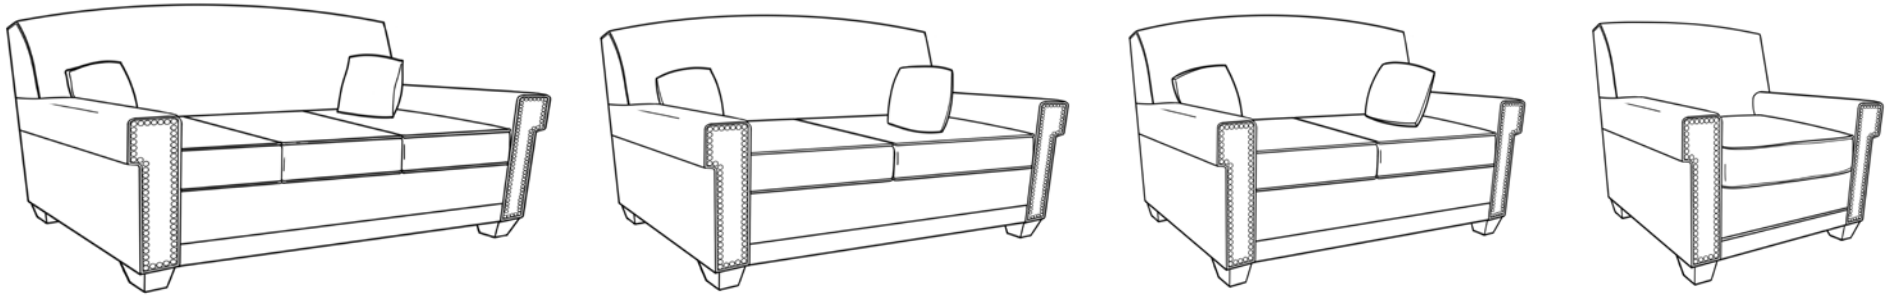

Maxwell Thomas®

By Direct Supply

Porterville Common Area Collection

Porterville Dimensions	Overall Height	Overall Depth	Overall Width	Seat Height	Seat Depth	Seat Width	Arm Height	Unit Weight	COM Details*	Weight Capacity
Porterville Sofa	36"	35"	78"	19"	21½"	67"	23"	175 lbs.	12 yds.	700 lbs.
Porterville Apartment Sofa	36"	35"	71"	19"	21½"	60"	23"	165 lbs.	11 yds.	700 lbs.
Porterville Loveseat	36"	35"	59"	19"	21½"	48"	23"	135 lbs.	10 yds.	600 lbs.
Porterville Lounge Chair	36"	35"	35½"	19"	21½"	24"	23"	100 lbs.	7 yds.	350 lbs.

Frames:

7/8" plywood from managed sources. All joints are interlocking and/or glued, screwed and stapled for added strength and rigidity.

Seat Cushion Fillings:

6" layer of 30 ILD/2.6 density foam wrapped in foam batting.

Back Cushion Fillings:

Pillow back with blown foam fiber. Backrest cushions are attached.

Customization:

Custom welting is available for an upcharge. Use of multiple fabrics also is available for an upcharge.

Nailhead Trim:

Comes standard with nailhead trim.

Back Suspension:

Fully upholstered with a foam covering over a high-tensile-strength zig-zag sprung platform.

Certifications:

CA117-2013 certified. CA133 is not available. Passes BIFMA 5.5X Seating Standards. TSCA Title VI Compliant.

Seat Suspension:

High-tensile-strength steel zig-zag sprung seat platform covered in moisture-proof fabric. Optional removable seat deck made of reinforced steel tubing with a zig-zag sprung seat covered in moisture-proof fabric. Removable seat deck platform includes a gas spring for a soft close and is available for an upcharge (illustration shown below).*

Pillows:

Two coordinating pillows are included with sofas and loveseat. Pillows measure 17" x 18".

Floor Glides:

Nail-in nylon floor glides.

Wooden Legs:

Legs are available in the finishes shown below. Legs are shipped detached and must be screwed in.