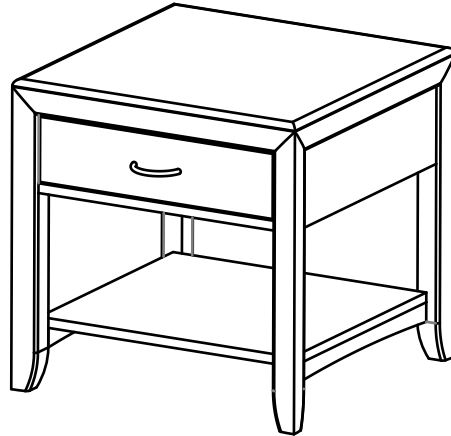

Maxwell Thomas®

By Direct Supply

Montreal Occasional Table Collection

Montreal Occasional Table Dimensions:	Overall Height	Overall Width	Overall Depth	Shelf Height	Leg Height	Unit Weight	Weight Capacity Upper	Weight Capacity Lower
Montreal Coffee Table	20"	38"	26"	4-3/4"	4"	XX lbs.	XX lbs.	XX lbs.
Montreal End Table	31"	48"	18"	4-3/4"	4"	XX lbs.	XX lbs.	XX lbs.
Montreal Sofa Table	24"	24"	24"	4-3/4"	4"	XX lbs.	XX lbs.	XX lbs.

Construction:

Top-quality European beech veneer and hardwood. Dowel, screws, cam-locks and bolt construction for a super durable commercial-grade occasional table.

Floor Glides:

Adhesive-backed felt pads.

Drawers:

1/2" European beech plywood drawer boxes with finger joints and screws. 75 lb. ball-bearing drawer slides.

Warranty:

7-year limited warranty

Tops:

Finish-matched high-pressure laminate (HPL) with European beech hardwood trim.