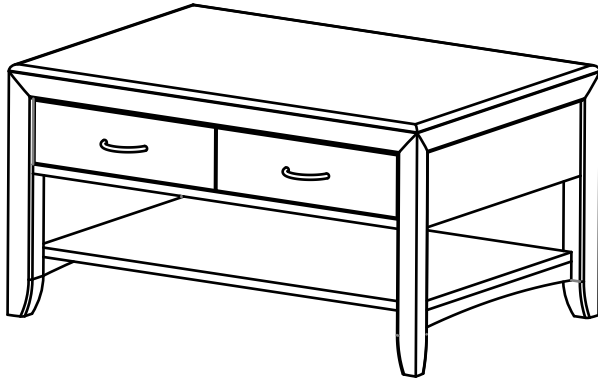

Maxwell Thomas®

By Direct Supply

Montreal Occasional Table Collection

Montreal Occasional Table Dimensions:	Overall Height	Overall Width	Overall Depth	Shelf Height	Leg Height	Unit Weight	Weight Capacity Upper	Weight Capacity Lower
Montreal Coffee Table	20"	38"	26"	4-3/4"	4"	XX lbs.	XX lbs.	XX lbs.
Montreal End Table	31"	48"	18"	4-3/4"	4"	XX lbs.	XX lbs.	XX lbs.
Montreal Sofa Table	24"	24"	24"	4-3/4"	4"	XX lbs.	XX lbs.	XX lbs.

Construction:

Top-quality European beech veneer and hardwood. Dowel, screws, cam-locks and bolt construction for a super durable commercial-grade occasional table.

Floor Glides:

Adhesive-backed felt pads.

Drawers:

1/2" European beech plywood drawer boxes with finger joints and screws. 75 lb. ball-bearing drawer slides.

Warranty:

7-year limited warranty

Tops:

Finish-matched high-pressure laminate (HPL) with European beech hardwood trim.